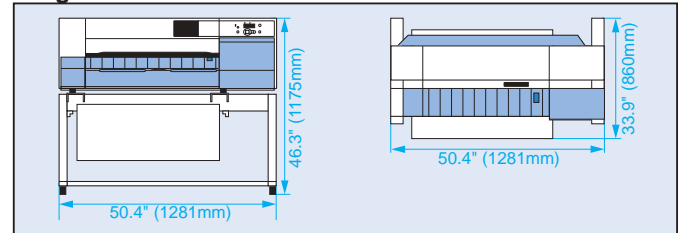

imagePROGRAF W7250 External Dimensions

Options and Consumables

	imagePROGRAF W7200	imagePROGRAF W7250
Additional Options	Take-Up Unit	TU-02
	Roll Holder Set	RH2-31
	IEEE1394 Expansion Board	EB-01
Ink Tank	BCI-1411PC	BCI-1401PC
	BCI-1411PM	BCI-1401PM
	BCI-1411C	BCI-1401C
	BCI-1411M	BCI-1401M
	BCI-1411Y	BCI-1401Y
	BCI-1411Bk	BCI-1401Bk
Print Head	BC-1400	
Cutter Blade	CT-02	

Graphic Color Printer imagePROGRAF W2200

A high-end A3+ graphic arts printer that combines ultra-high speed and high quality at a resolution of 2400 x 1200 dpi.

Canon KNOW HOW™

As an ENERGY STAR® Partner, Canon U.S.A., Inc. has determined that these products meet the ENERGY STAR® guidelines for energy efficiency. ENERGY STAR and the ENERGY STAR certification are registered U.S. trademarks. Photoshop, Illustrator, and PostScript are registered trademarks of Adobe Systems Incorporated in the United States and/or other countries. Macintosh is a trademark of Apple Computer, Inc. registered in the U.S. and other countries. Windows and Windows NT are registered trademarks of Microsoft Corporation in the United States and/or other countries. Canon and NetSpot are registered trademarks, and Canon Know How, Bubble Jet, MicroFine Droplet Technology, and the GENUINE logo are trademarks of Canon Inc. IMAGEANYWARE is a service mark of Canon U.S.A., Inc. All other terms and product names may be trademarks or registered trademarks of their respective owners and are hereby acknowledged.

1-800-OK-CANON
www.usa.canon.com

Canon U.S.A., Inc.
One Canon Plaza
Lake Success, NY 11042

0033W454

0902-W7200/7250-30M

printed on recycled paper in the u.s.a.