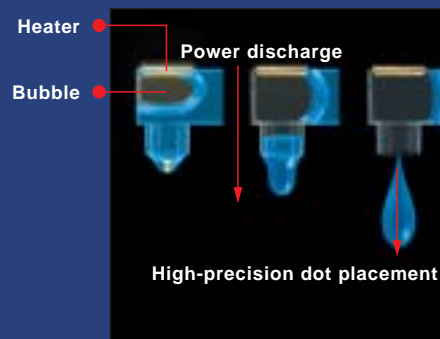

Canon

imagePROGRAF™
W7200 / W7250

The Pride of Canon Print Technology

NEW 1.07-inch, 7,680-nozzle High-density Head

The imagePROGRAF W7200/W7250's newly developed head—with a width of 1.07 inches—is the jewel in the crown of Canon's print technology. The 7,680 nozzles (1,280 per color) significantly raise total quality, while also providing remarkably fast printout speeds.

Print Head BC-1400

Wider Head

Users want ever higher quality and ever faster printouts. However, improvement in quality generally leads to loss of speed, and increased speed has a negative effect on quality. The technological challenge is to enhance both at the same time. At the core of Canon's latest original achievement in this critical area is its MicroFine Droplet Technology,[™] made possible by high-precision manufacturing technology for the head, and a completely new ink-firing system.

Ultra-high density

The development of new manufacturing technology for the head drew on Canon's specialty expertise in semi-conductor manufacturing technology, original materials technology, and innovative process technology. The integration of the heater, circuits, and nozzles on a silicon wafer allowed the development of a wider head with semi-conductor levels of precision, while maintaining a high nozzle density of 7,680 nozzles.

Ink-firing mechanism

The consistently uniform, powerful, high-precision dot placement at high speed is derived from a new mechanism developed by Canon. A heater mounted on the end of each nozzle generates a bubble that fires ink straight down, as opposed to horizontally.