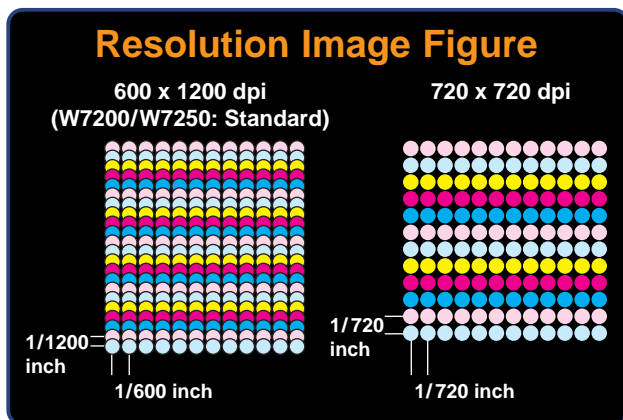

Canon

imagePROGRAF™
W7200 / W7250

The Pride of Canon Print Technology

NEW 1.07-inch, 7,680-nozzle High-density Head

The imagePROGRAF W7200/W7250's newly developed head—with a width of 1.07 inches—is the jewel in the crown of Canon's print technology. The 7,680 nozzles (1,280 per color) significantly raise total quality, while also providing remarkably fast printout speeds.

Image: JIS SCID No. 5 image, OS: Windows 2000

Ultra-high Quality

Six-color ink, multigradation printing for superb reproduction

Use of 1/6 density Photo Cyan and Photo Magenta, in addition to CMYK, maximizes the potential of the latest in high-precision head drive technology, which enables high-precision discharge of the micro-size ink droplets. The result is round dots with uniform density and precise dot placement. This, in turn, gives a smooth gradation with no granularity. With the imagePROGRAF W7200/W7250, reproductions of photographic images become works of art.

Sharp characters even in Standard Mode
600 x 1200 dpi high-resolution printout

600 x 1200 dpi is used even in Standard Mode. That means sharp reproduction of small characters, stunning reproduction of illustrations, and faithful reproduction of less saturated colors and subtle color changes.