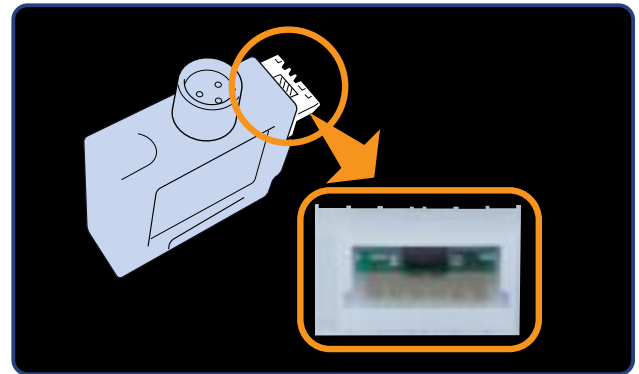

Automatic Media Take-up Unit (W7200 option)

Media output by the printer is automatically wound onto the Take-up Unit, allowing continuous printout without automatic cutting. Makes unattended operation,* such as overnight printing, so convenient.