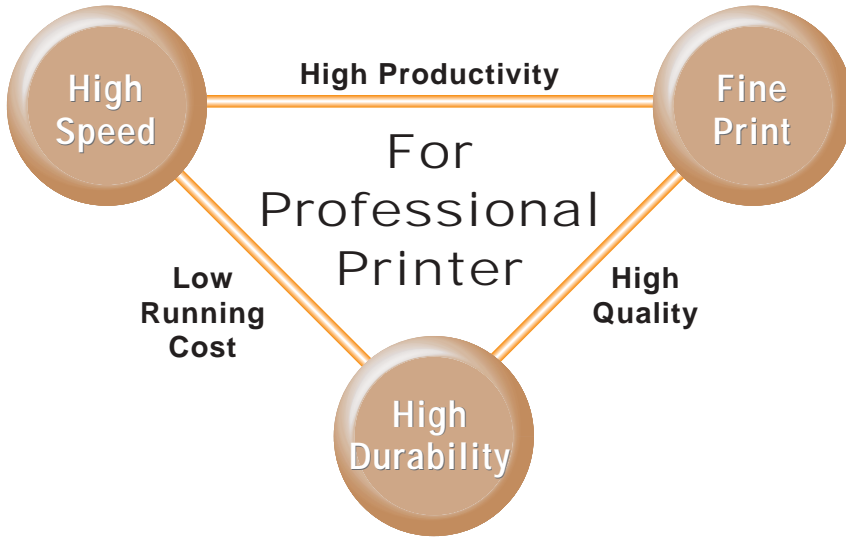

Canon

imagePROGRAF™
W7200 / W7250

The Pride of Canon Print Technology

NEW 1.07-inch, 7,680-nozzle High-density Head

The imagePROGRAF W7200/W7250's newly developed head—with a width of 1.07 inches—is the jewel in the crown of Canon's print technology. The 7,680 nozzles (1,280 per color) significantly raise total quality, while also providing remarkably fast printout speeds.

Print Head BC-1400

Wider Head

Users want ever higher quality and ever faster printouts. However, improvement in quality generally leads to loss of speed, and increased speed has a negative effect on quality. The technological challenge is to enhance both at the same time. At the core of Canon's latest original achievement in this critical area is its MicroFine Droplet Technology,[™] made possible by high-precision manufacturing technology for the head, and a completely new ink-firing system.

Ultra-high density

The development of new manufacturing technology for the head drew on Canon's specialty expertise in semi-conductor manufacturing technology, original materials technology, and innovative process technology. The integration of the heater, circuits, and nozzles on a silicon wafer allowed the development of a wider head with semi-conductor levels of precision, while maintaining a high nozzle density of 7,680 nozzles.

Ink-firing mechanism

The consistently uniform, powerful, high-precision dot placement at high speed is derived from a new mechanism developed by Canon. A heater mounted on the end of each nozzle generates a bubble that fires ink straight down, as opposed to horizontally.