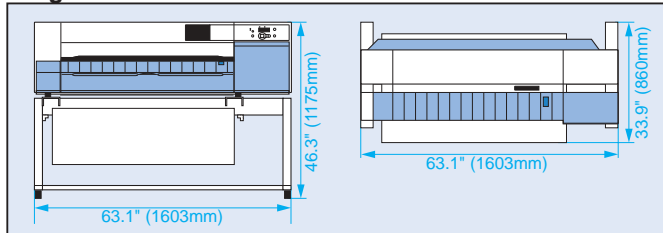

* Image: JIS SCID No. 5 image, OS: Windows 2000

imagePROGRAF W7200 External Dimensions