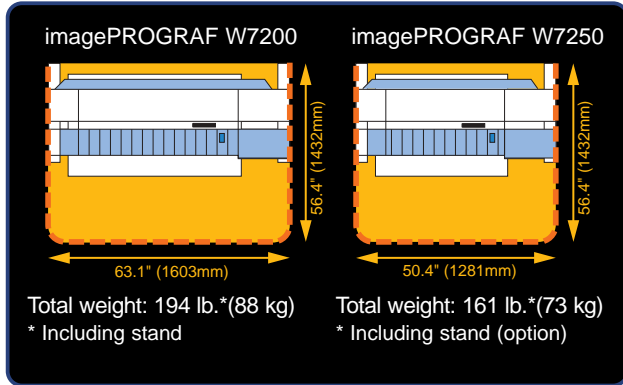

Compact and Lightweight

Required floor space is just 56.4"(H) x 63.1"(W) x 56.4"(D)

With these dimensions, the imagePROGRAF W7200 takes up only as much room as is absolutely necessary. And remember, full front operation (front feed, front discharge) means no operational space is needed on either side or behind.