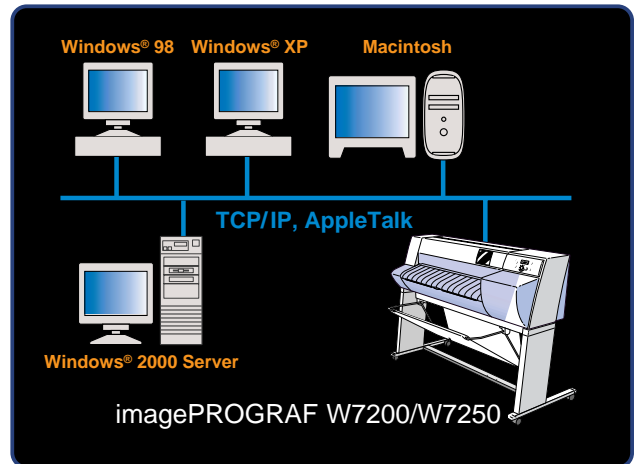

Contortion-free loading of media

Thanks to Canon's original sliding system, loading media is a simple matter of pulling out the tray and installing the media roll from above.

Simple operation panel

The layout of the operation panel is designed to make life easier. Media settings and the input required whenever you change ink tanks can be done at the control panel.

Windows® and Macintosh® printer drivers as standard

- Windows (95/98/Me/2000/XP and Windows NT® 4.0) and Macintosh (OS 8.6/9/X) are supported.

Full Network Support

Multi-interface

- IEEE1394 port (optional for the W7250)
- 10Base-T/100Base-TX Ethernet port
- USB 1.1 port

NetSpot® Suite

The imagePROGRAF W7200/W7250 come standard with NetSpot Suite utilities, enabling integrated management of all printers connected to a LAN network.

Supported NetSpot Suite utilities include NetSpot Console and NetSpot Job Monitor—network printer management tools that enable printer operation and management from a personal computer.